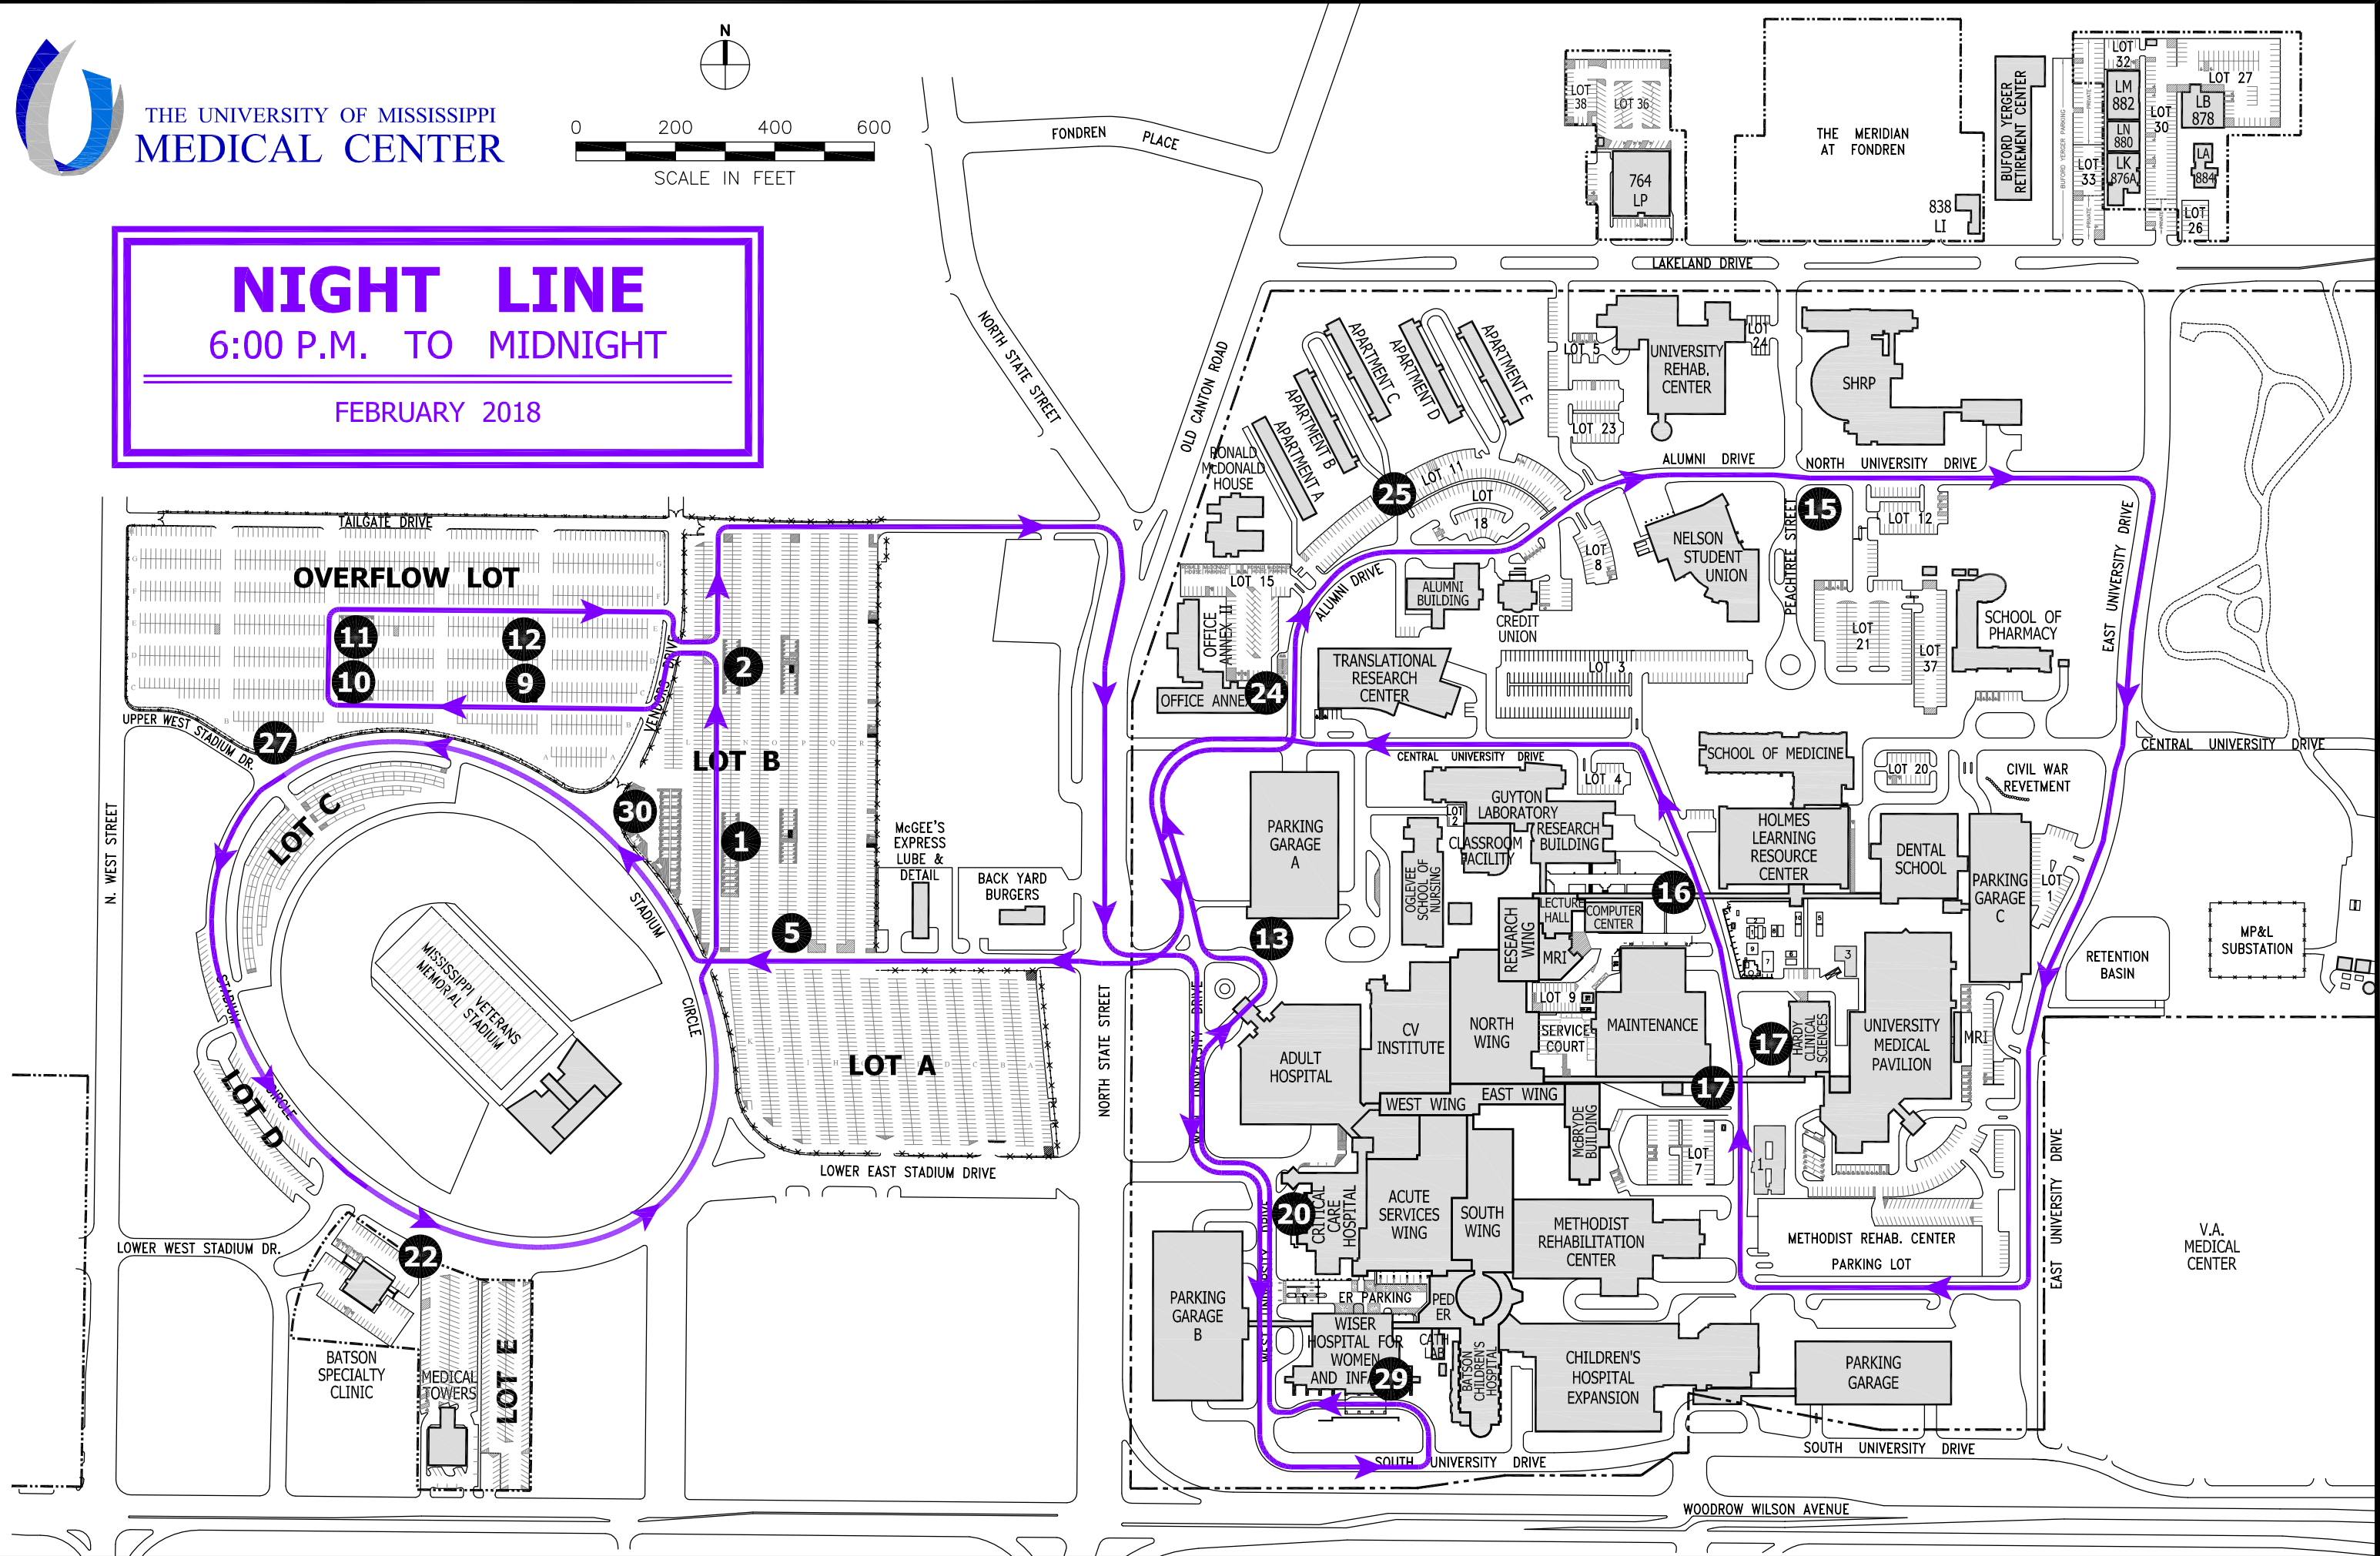

THE UNIVERSITY OF MISSISSIPPI  
MEDICAL CENTER

0 200 400 600  
SCALE IN FEET

**NIGHT LINE**  
6:00 P.M. TO MIDNIGHT  
FEBRUARY 2018

OVERFLOW LOT

11 12  
10 9

LOT C

MISSISSIPPI VETERANS  
MEMORIAL STADIUM

LOT D

BATSON SPECIALTY CLINIC  
MEDICAL TOWERS  
LOT E

LOT B

LOT A

25

15

24

13

16

LOT 23

LOT 24

LOT 30

LOT 33

LOT 26

LOT 5

LOT 23

LOT 24